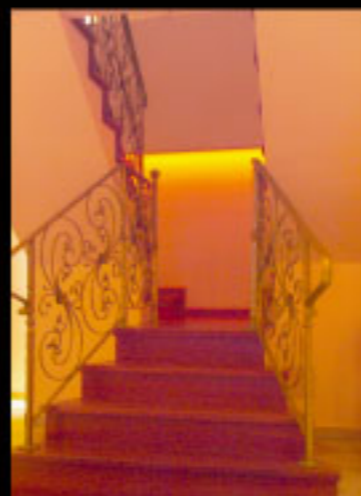

LEDubrovník

brenum 

OSRAM

Hotel Croatia-Cavtat | Stubište
Bijeli LED ugrađen u rukohvat
LINEARlight Flex 05-LM10A-W1

Grand Villa Argentina-Dubrovnik
Recepcija - Bijeli i žuti led ugrađeni u pult
LINEARlight Flex OS-LM10A-W1
LINEARlight Flex OS-LM10A-Y1

Hotel Vis
Bar - Crveni LED
LINEARlight Flex OS-LM10A-A

Hotel Excelsior-Dubrovnik | Wine bar- Colormix
LINEARlight Colormix Flex OS-LM10M-RGB

Hotel Dubrovnik Pallace-Dubrovnik
Wine bar- Colormix i kombinacija žuti i bijeli LED
LINEARlight Colormix Flex OS-LM10M-RGB
LINEARlight Flex OS-LM10A-W1
LINEARlight Flex OS-LM10A-Y1

Konoba Lokanda Peskarija-Dubrovnik
Publicitet- Bijeli LED
LINEARlight Flex OS-LM10A-W1

Restoran Belvedere-Dubrovnik | Galerija-Colormix
LINEARlight Colormix Flex OS-LM10M-RGB

Arsenal, Gradska kavana
bijeli LED
LINEARlight Flex OS-LM10A-W1