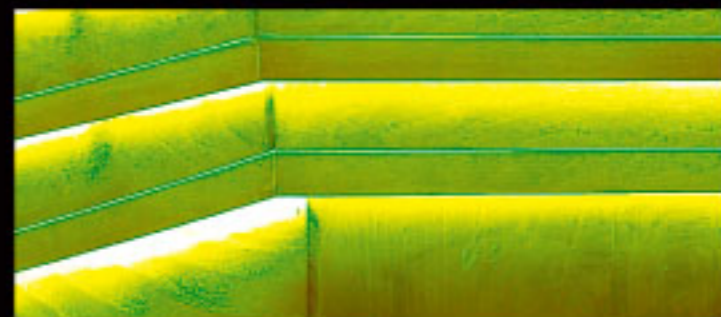

LEDubrovník

brenum 

OSRAM

Hotel Croatia-Cavtat | Stubište
Bijeli LED ugrađen u rukohvat
LINEARlight Flex 05-LM10A-W1

Grand Villa Argentina-Dubrovnik
Recepcija - Bijeli i žuti led ugrađeni u pult
LINEARlight Flex OS-LM10A-W1
LINEARlight Flex OS-LM10A-Y1

Hotel Vis
Bar - Crveni LED
LINEARlight Flex OS-LM10A-A

Hotel Excelsior-Dubrovnik | Wine bar- Colormix
LINEARlight Colormix Flex OS-LM10M-RGB

Hotel Dubrovnik Pallace-Dubrovnik
Wine bar- Colormix i kombinacija žuti i bijeli LED
LINEARlight Colormix Flex OS-LM10M-RGB
LINEARlight Flex OS-LM10A-W1
LINEARlight Flex OS-LM10A-Y1

Konoba Lokanda Peskarija-Dubrovnik
Publicitet- Bijeli LED
LINEARlight Flex OS-LM10A-W1

Restoran Belvedere-Dubrovnik | Galerija-Colormix
LINEARlight Colormix Flex OS-LM10M-RGB

Arsenal, Gradska kavana
bijeli LED
LINEARlight Flex OS-LM10A-W1